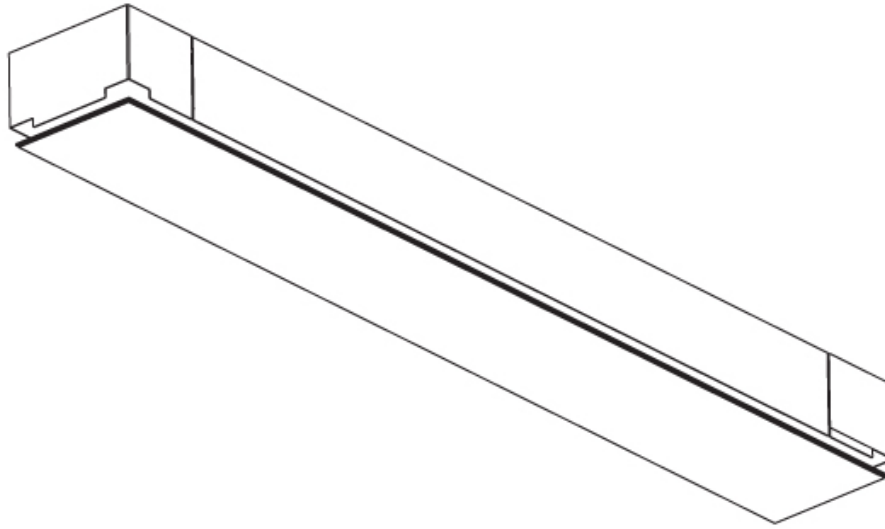

PI2 WHITELINE TRIMLESS

A37534-

PROJECT	_____
TYPE	_____
SPECIFIER	_____
QUANTITY	_____
DATE	_____