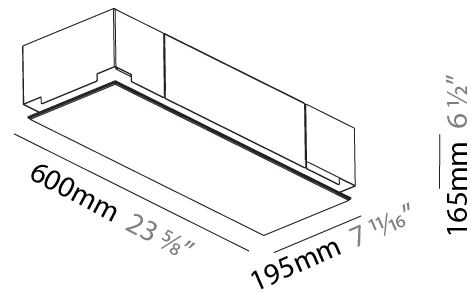

GENERAL

Series: Pi2
Subseries: Pi2 Whiteline
Brand: Prolicht
Division: Architectural
Mounting Type: Trimless
Mounting Location: Ceiling
Subcategory: Ambient

PHYSICAL

Shape: Rectangle
Length (mm): 600
Length (in): 23 5/8
Width (mm): 195
Width (in): 7 11/16
Depth (mm): 165
Depth (in): 6 1/2
Ceiling Thickness (mm): 10 / 12.5 / 15 / 25 / 30
Ceiling Thickness (in): 3/8 or 1/2 or 9/16 or 1 or 1 3/16
Min. Recessing Depth (mm): 180
Min. Recessing Depth (in): 7 1/16
Light Distribution: Direct
Weight (kg): 4.2
Weight (lbs): 9.24
Diffuser: PMMA - Opal
Fixture Material: Extruded Aluminum / Steel
Cut-out Measurements: 635mm / 25" x 230mm / 9 1/16"
Upon Request: Unique Sizes Unique Ceiling Thickness Unique Mounting Depth Spot Inserts

ELECTRICAL

Lamp Type: LED (Zhaga Standard)
Total Output Wattage (W): 19.1
Dimming: [Tri-Mode (Non-Dimming and Phase Dimming (120Vac only) and 0-10V Dimming)](#)
Driver Included: Yes
Driver Location: Integrated
Driver Type: Constant Current - Universal
Driver Class: Class 2
Input Voltage (V): 120 - 277
Constant Current (MA): 500

LED

Color Temperature (°K): [3000 / 3500 / 4000](#)
Max. Delivered Lumen (lm): 1430 / 1538 / 1570
CRI: >80 CRI
Efficiency (%): 58.2
Lamp Life (hrs): 50000
Upon Request: RGB-W Tunable White Special Color Temperature CRI90

OPTICAL

RATINGS AND CERTIFICATIONS

Certified By: Certified for North American Standards
IP rating: IP20